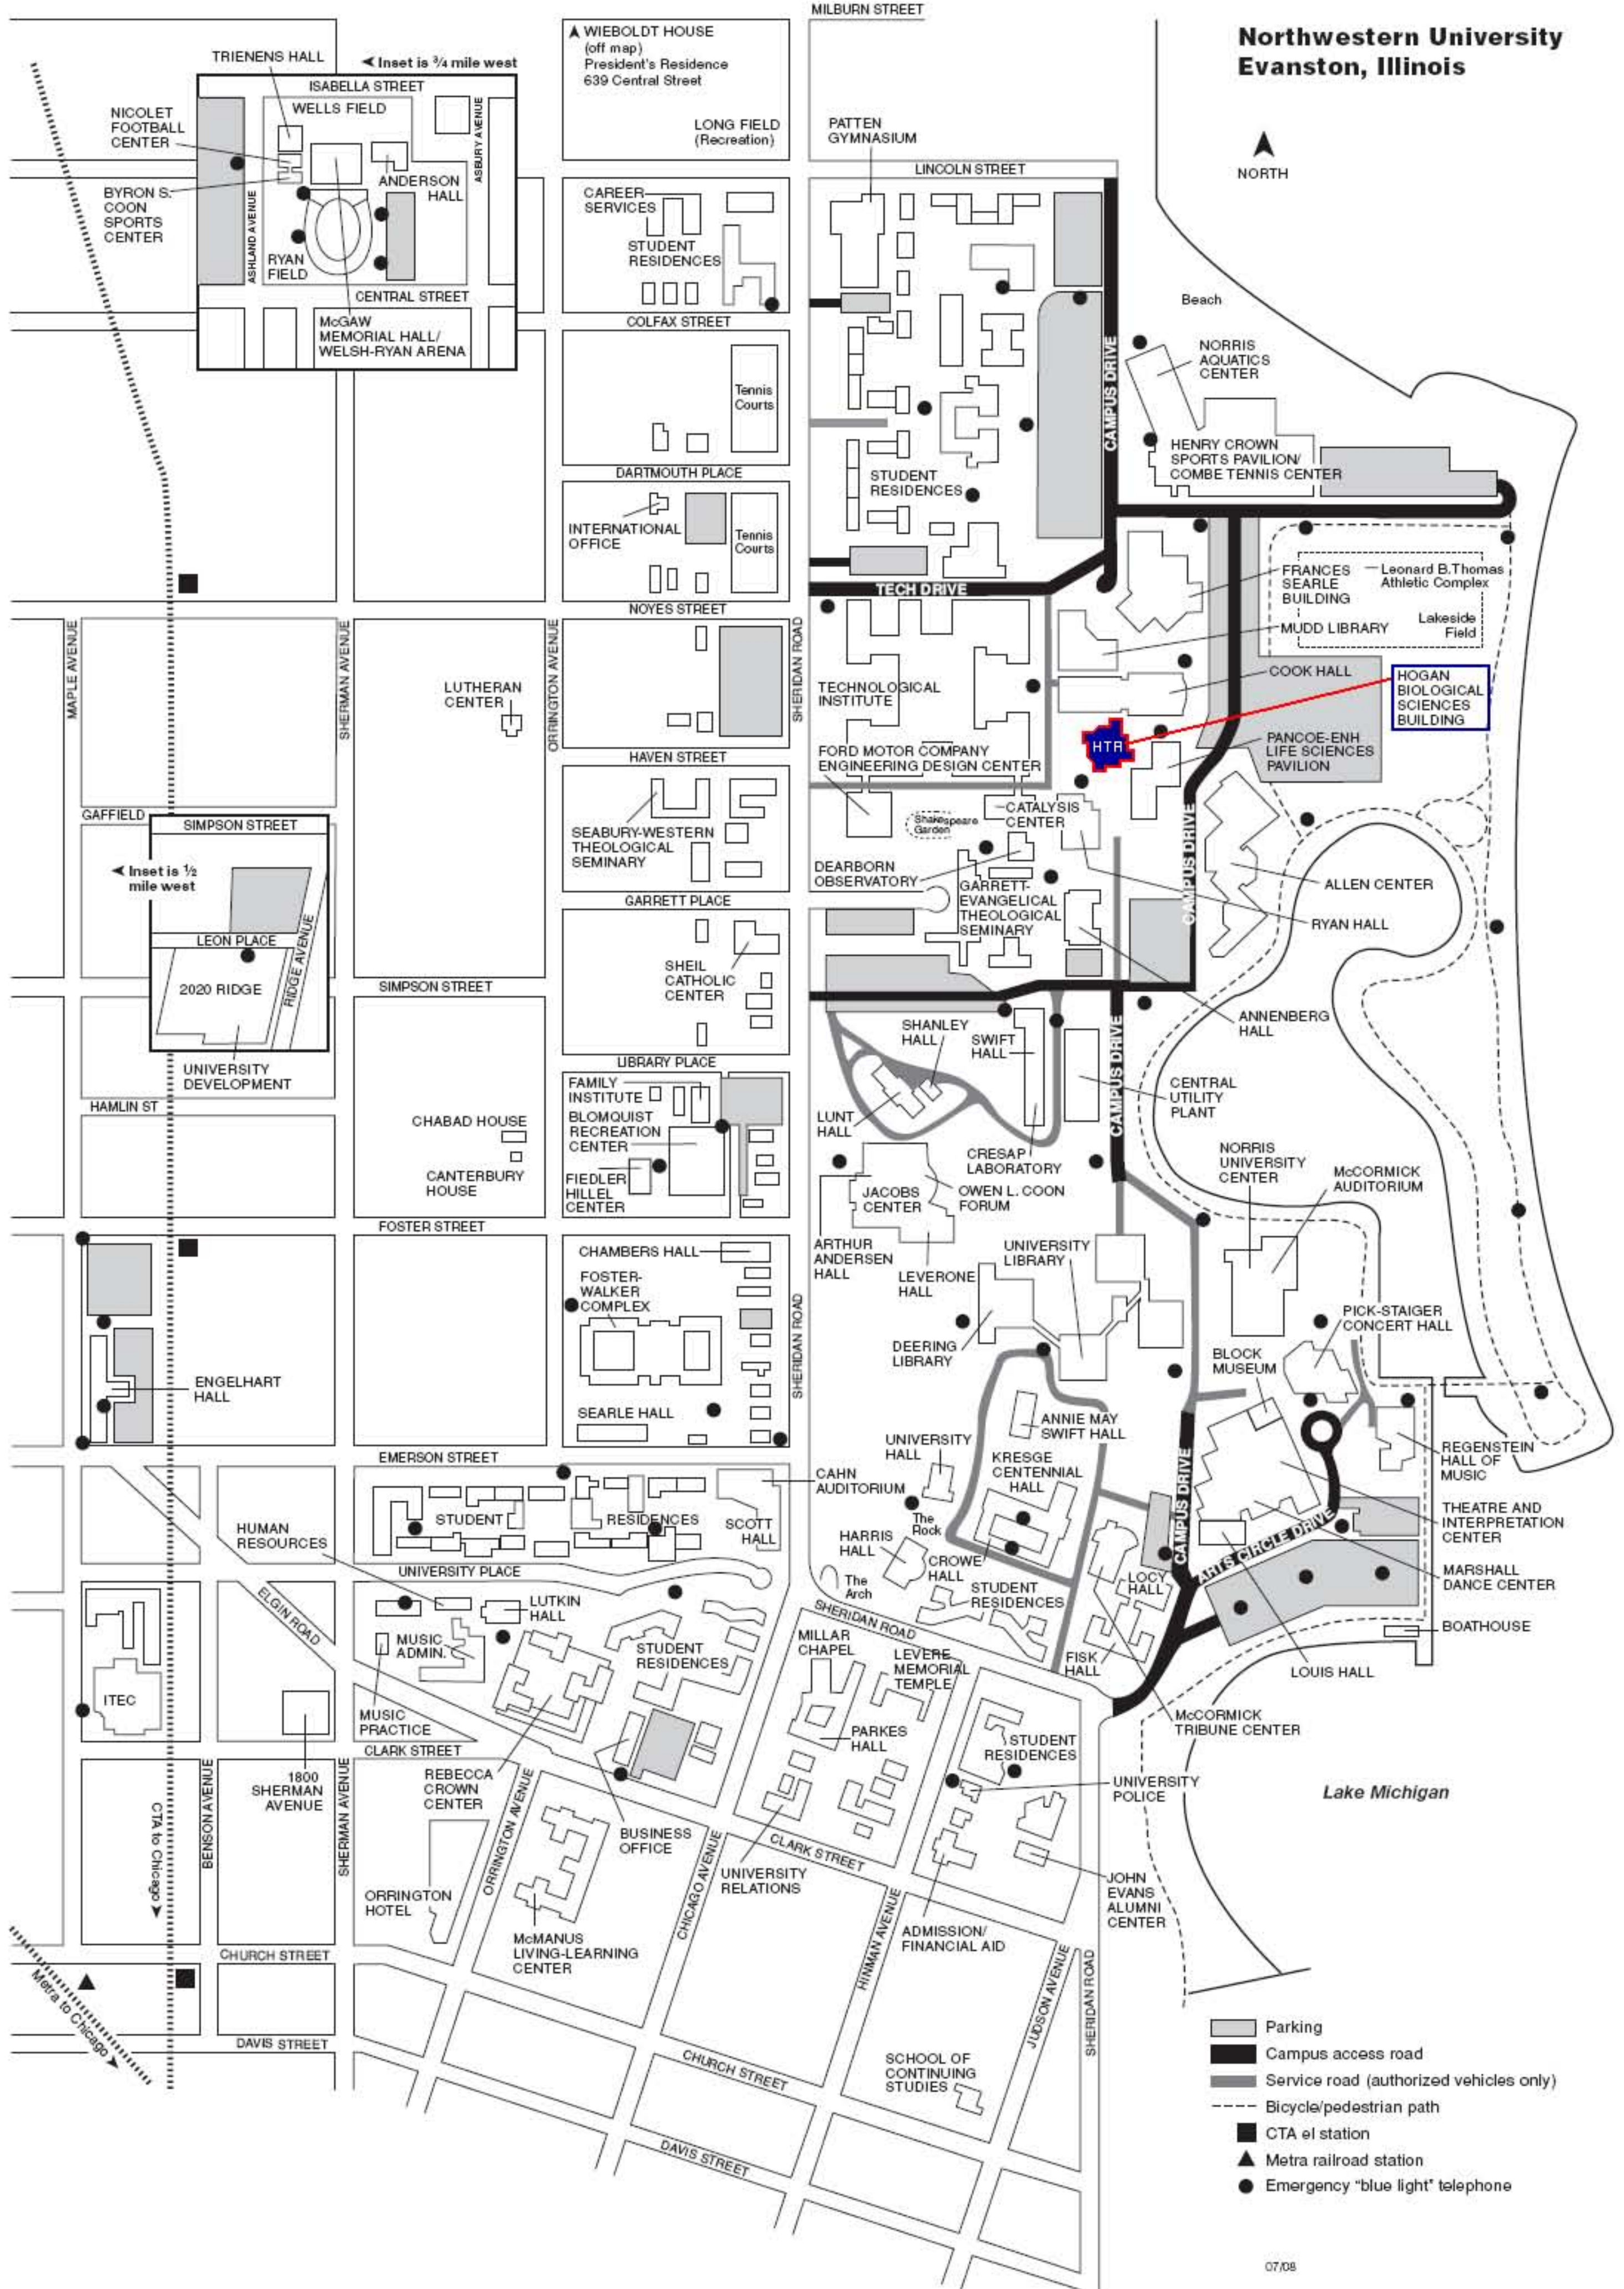

Northwestern University Evanston, Illinois

- Parking
- Campus access road
- Service road (authorized vehicles only)
- Bicycle/pedestrian path
- CTA el station
- Metra railroad station
- Emergency "blue light" telephone