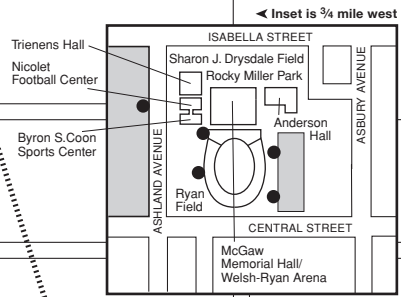

Northwestern University Evanston, Illinois

▲ Wisboldt House
(off map)
President's Residence
639 Central Street

- Parking
- Campus access road
- Service road (authorized vehicles only)
- Bicycle/pedestrian path
- CTA el station
- Metra railroad station
- Emergency "blue light" telephone
- City emergency "blue light" telephone (maintained by the city of Evanston)