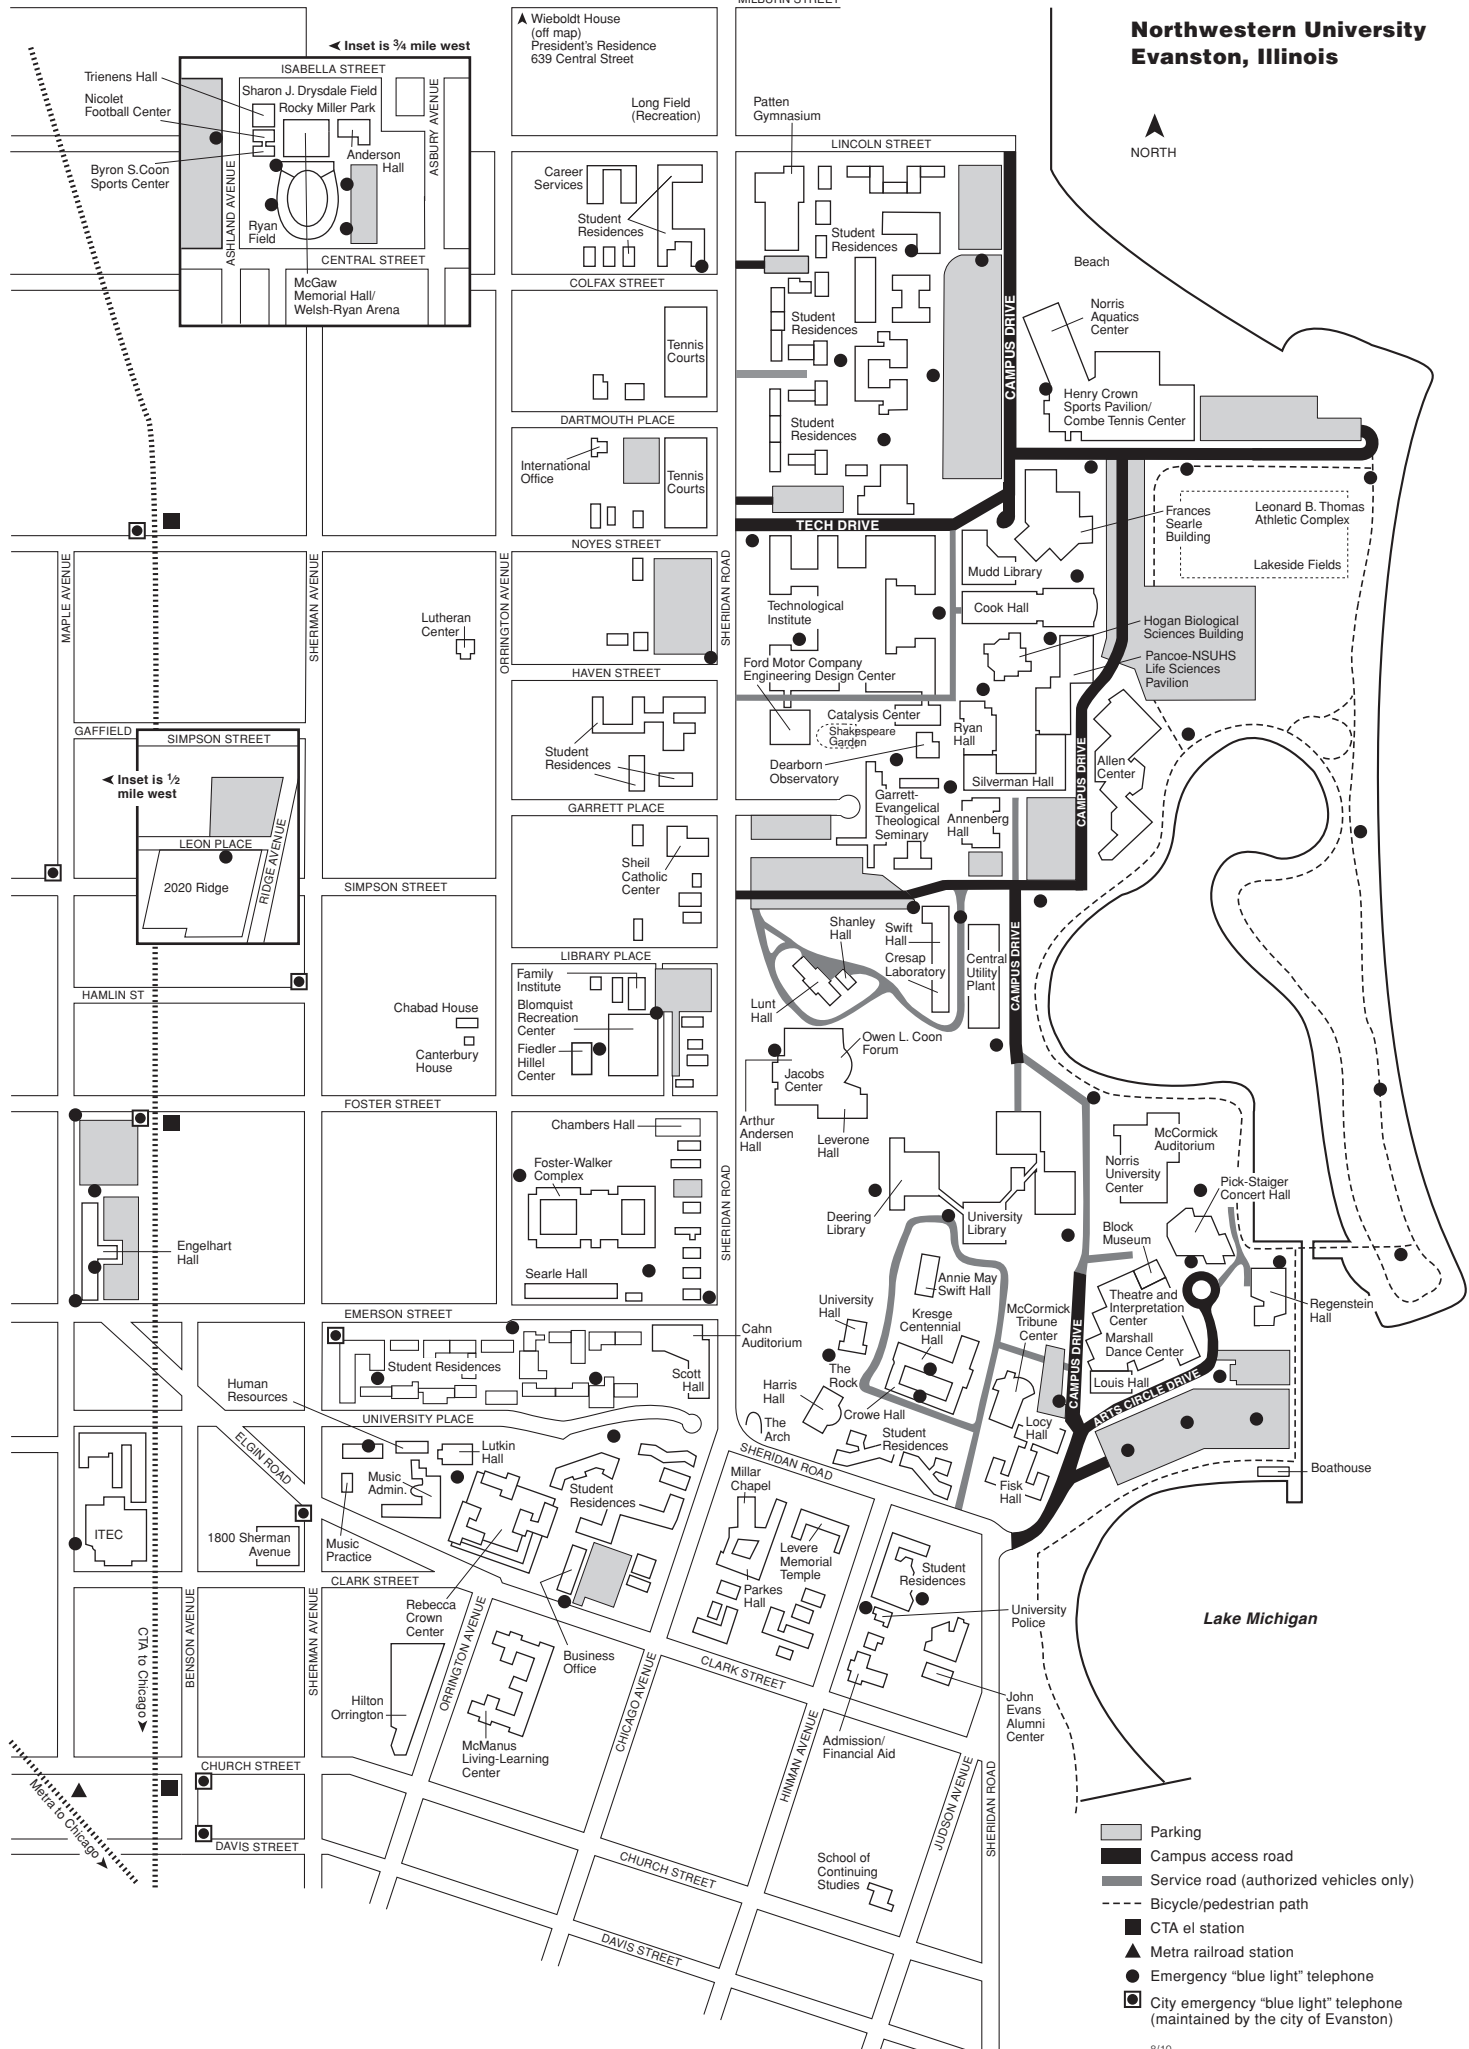

Northwestern University Evanston, Illinois

▲ Wisboldt House
(off map)
President's Residence
639 Central Street

- Parking
- Campus access road
- Service road (authorized vehicles only)
- Bicycle/pedestrian path
- CTA el station
- Metra railroad station
- Emergency "blue light" telephone
- City emergency "blue light" telephone (maintained by the city of Evanston)